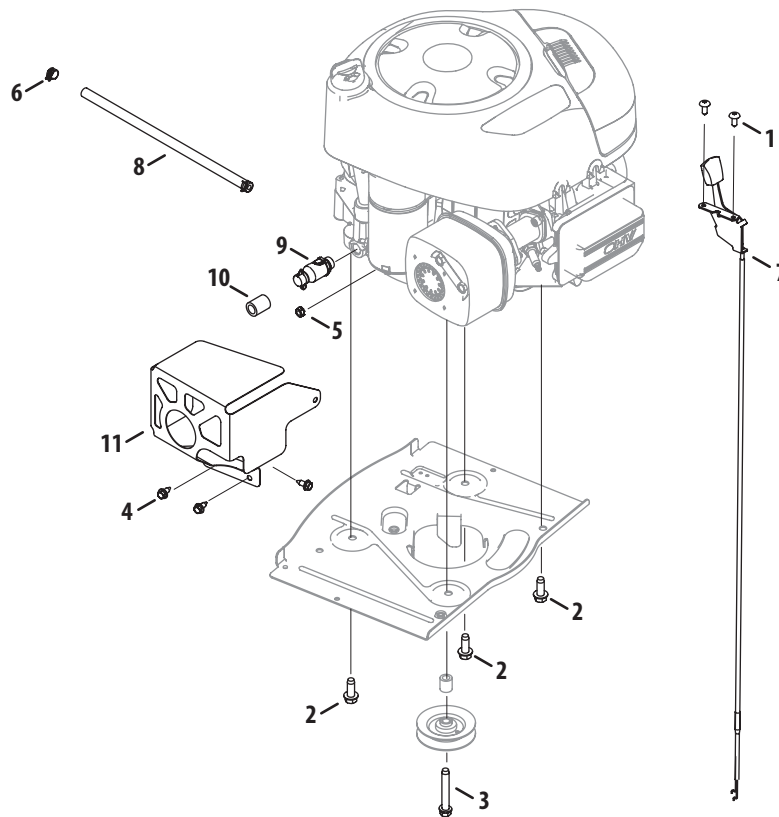

NOTE, Tractor features vary by model. NOT all parts listed and pictured above are standard equipment.

Engine Accessories MTD P90

Ref. No.	Part No.	Description
1	710-04483	Tap Screw, 1/4-20, 0.500
2	710-04683	Tap Screw, 3/8-16, 1.000
3	710-05446	Tap Screw, 3/8-16, 2.250
4	726-0205	Hose Clamp, .490 DIA.
5	731-1682A	Oil Drain Sleeve
6	946-04829	Throttle/Choke Cable 31 Lg.
7	751-10349	Low Permeation Fuel Line, 1/4
8	BS-298090S	Fuel Filter, 1/4", 298090

NOTE, Tractor features vary by model. NOT all parts listed and pictured above are standard equipment.

Engine Accessories B&S Mod 21

Ref. No.	Part No.	Description
1	710-04483	Tap Screw, 1/4-20, 0.500
2	710-04683	Tap Screw, 3/8-16, 1.000
3	710-05446	Tap Screw, 3/8-16, 2.250
4	710-1652	Tap Screw, 1/4-20, 0.625
5	712-0271	Sems Nut, 1/4-20
6	726-0205	Hose Clamp, .490 DIA.
7	946-04829	Throttle/Choke Cable 31 Lg.
8	751-10349	Low Permeation Fuel Line, 1/4
9	951-10517A	Oil Drain
10	751-3141-14	Oil Drain, Extension Hose
11	783-07382	Muffler Cover